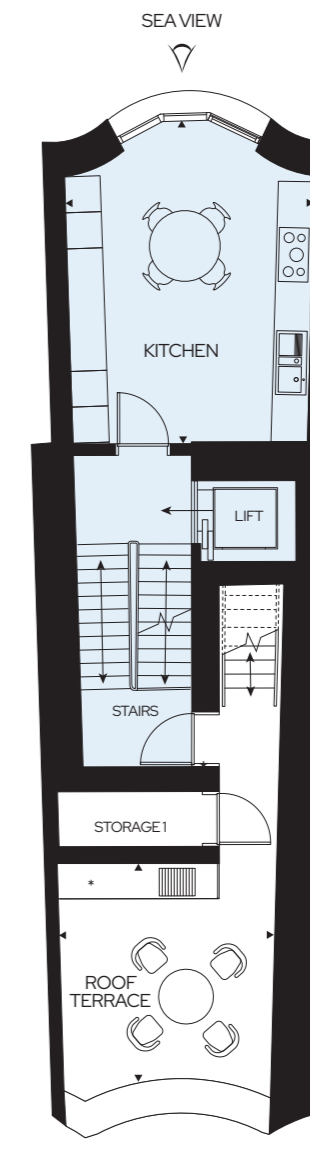

SEASIDE ELEVATION

GARDEN VIEW

LEVEL 3			
Kitchen	5.30m x 3.85m	17'4" x 12'7"	
Storage 1	2.35m x 9.0m	7'8" x 2'11"	

EXTERNAL SPACES

Beach Garden (Beach Level)	4.47m x 4.61m	148" x 151"	
Back Garden (Podium Level)	3.08m x 6.66m	10'1" x 21'10"	
Balcony (Level 2)	2.01m x 4.58m	6'7" x 15'	
Balcony (Level 3)	2.01m x 4.58m	6'7" x 15'	
Roof Terrace unit 3 (Level 3)	3.40m x 3.53m	11'2" x 11'7"	
Roof Terrace unit 23 (Level 3)	2.78m x 3.53m	9'1" x 11'7"	
Roof Terrace unit 3	4.01m x 4.80m	13'2" x 15'9"	
Roof Terrace unit 23	3.18m x 4.80m	10'5" x 15'9"