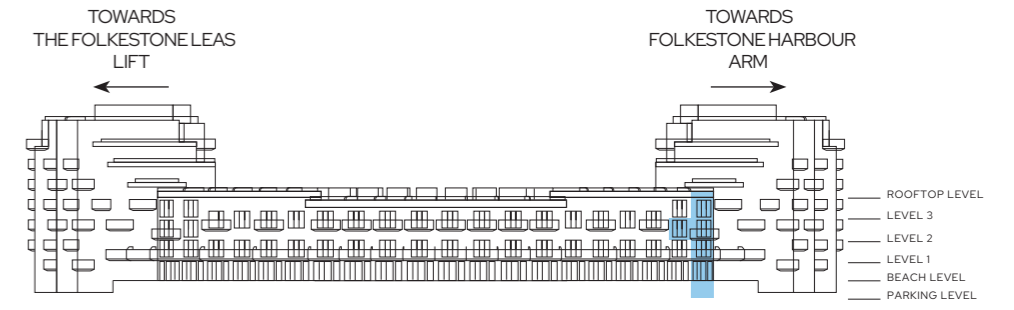

BEACH HOUSE 23

4 BEDROOMS | 2,362 Sq ft

SHORELINE

FOLKESTONE

POSTAL ADDRESS	PLOT NUMBER	INTERNAL	EXTERNAL	TOTAL AREAS	INTERIOR FINISHES
No.3 Shoreline	TH01	219.1sqm 2,359 sq ft	96.9sqm 1,044 sq ft	316.0sqm 3,401 sq ft	Palette 2 (Page 29)
No.23 Shoreline	TH20	219.4sqm 2,362 sq ft	89.8sqm 967sq ft	309.0sqm 3,326 sq ft	Palette 3 (Page 29)

BEACH LEVEL

PARKING LEVEL

PODIUM LEVEL

PARKING LEVEL			
Plant Room	2.50m x 1.93m	8'2" x 6'3"	
Utility Room	1.95m x 1.80m	6'4" x 5'9"	
Cellar	4.55m x 1.95m	14'11" x 6'4"	
Lobby	2.71m x 1.67m	8' 11" x 5' 6"	