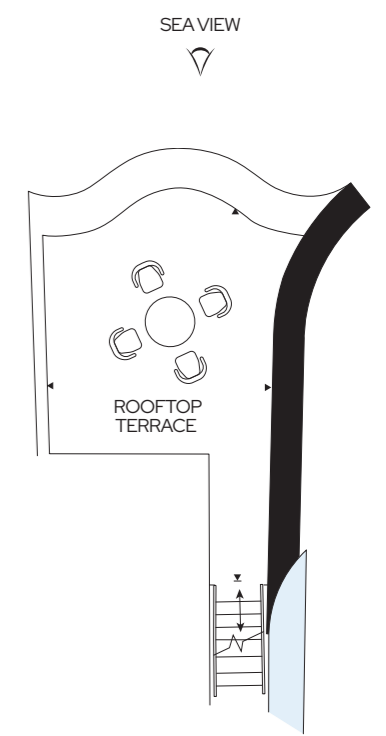

BEACH HOUSE 23

4 BEDROOMS | 2,362 Sq ft

SHORELINE

FOLKESTONE

POSTAL ADDRESS	PLOT NUMBER	INTERNAL	EXTERNAL	TOTAL AREAS	INTERIOR FINISHES
No.3 Shoreline	TH01	219.1sqm 2,359 sq ft	96.9sqm 1,044 sq ft	316.0sqm 3,401 sq ft	Palette 2 (Page 29)
No.23 Shoreline	TH20	219.4sqm 2,362 sq ft	89.8sqm 967sq ft	309.0sqm 3,326 sq ft	Palette 3 (Page 29)

LEVEL 1

GARDEN VIEW

TOWNHOUSE LOCATOR

GARDEN VIEW

LEVEL 1			
Bedroom 2	5.43m x 3.26m	17'9" x 10'8"	
Bedroom 2 En-suite	2.80m x 1.61m	9'2" x 5'3"	

LEVEL 2			
Living/Dining Room	8.07m x 5.27m	26'5" x 17'3"	
Bedroom 3	5.43m x 3.26m	17'9" x 10'8"	
Shower Room	2.80m x 1.60m	9'2" x 5'2"	

*External kitchen is indicative only.

SEASIDE ELEVATION

GARDEN VIEW

LEVEL 3			
Kitchen	5.30m x 3.85m	17'4" x 12'7"	
Storage 1	2.35m x 9.0m	7'8" x 2'11"	

EXTERNAL SPACES

Beach Garden (Beach Level)	4.47m x 4.61m	148" x 151"	
Back Garden (Podium Level)	3.08m x 6.66m	10'1" x 21'10"	
Balcony (Level 2)	2.01m x 4.58m	6'7" x 15'	
Balcony (Level 3)	2.01m x 4.58m	6'7" x 15'	
Roof Terrace unit 3 (Level 3)	3.40m x 3.53m	11'2" x 11'7"	
Roof Terrace unit 23 (Level 3)	2.78m x 3.53m	9'1" x 11'7"	
Roof Terrace unit 3	4.01m x 4.80m	13'2" x 15'9"	
Roof Terrace unit 23	3.18m x 4.80m	10'5" x 15'9"	

ROOFTOP LEVEL

SC - Storage Cupboard. No.3 Shoreline Crescent displayed. Floorplans are not to scale and are indicative only. Location of windows, doors, bathroom fittings, kitchen units and appliances may differ. Dimensions given are approximate and should not be used to order carpets or furniture. Balcony and terrace sizes and locations may differ from those illustrated.