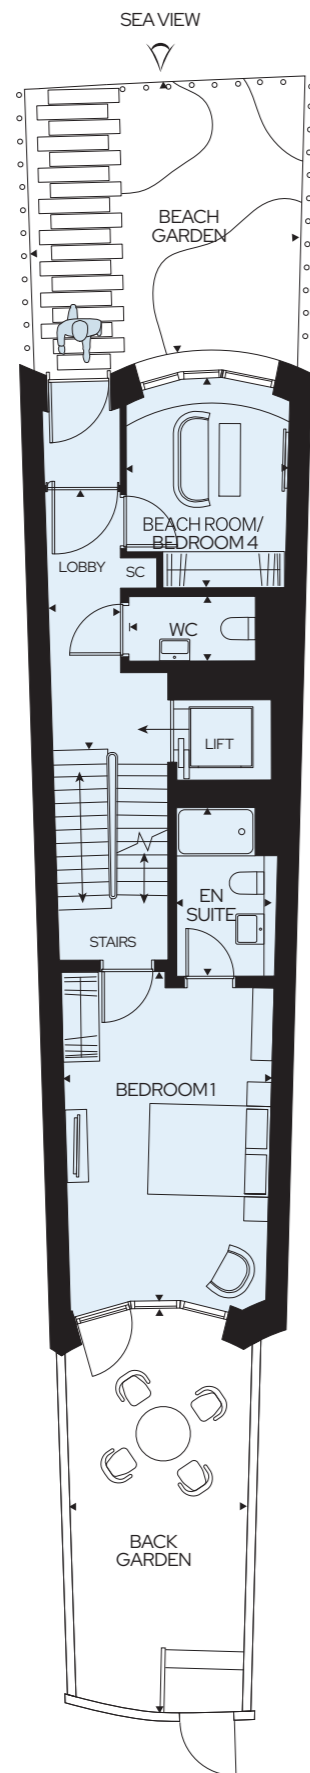

BEACH HOUSE 23

4 BEDROOMS | 2,362 Sq ft

SHORELINE

FOLKESTONE

POSTAL ADDRESS	PLOT NUMBER	INTERNAL	EXTERNAL	TOTAL AREAS	INTERIOR FINISHES
No.3 Shoreline	TH01	219.1sqm 2,359 sq ft	96.9sqm 1,044 sq ft	316.0sqm 3,401 sq ft	Palette 2 (Page 29)
No.23 Shoreline	TH20	219.4sqm 2,362 sq ft	89.8sqm 967sq ft	309.0sqm 3,326 sq ft	Palette 3 (Page 29)

BEACH LEVEL

PARKING LEVEL

PODIUM LEVEL

PARKING LEVEL			
Plant Room	2.50m x 1.93m	8'2" x 6'3"	
Utility Room	1.95m x 1.80m	6'4" x 5'9"	
Cellar	4.55m x 1.95m	14'11" x 6'4"	
Lobby	2.71m x 1.67m	8' 11" x 5' 6"	

BEACH LEVEL			
Beach Room/ Bedroom 4	3.46m x 2.64m	11'4" x 8'7"	
Bedroom 1	5.45m x 3.26m	17'10" x 10'8"	
Bedroom 1 En-suite	2.80m x 1.63m	9'2" x 5'4"	
WC	2.10m x 1.08m	6'10" x 3'6"	
Lobby	4.80m x 1.17m	15' 9" x 3' 10"	

LEVEL 1

GARDEN VIEW

TOWNHOUSE LOCATOR

GARDEN VIEW

LEVEL 1			
Bedroom 2	5.43m x 3.26m	17'9" x 10'8"	
Bedroom 2 En-suite	2.80m x 1.61m	9'2" x 5'3"	

LEVEL 2			
Living/Dining Room	8.07m x 5.27m	26'5" x 17'3"	
Bedroom 3	5.43m x 3.26m	17'9" x 10'8"	
Shower Room	2.80m x 1.60m	9'2" x 5'2"	