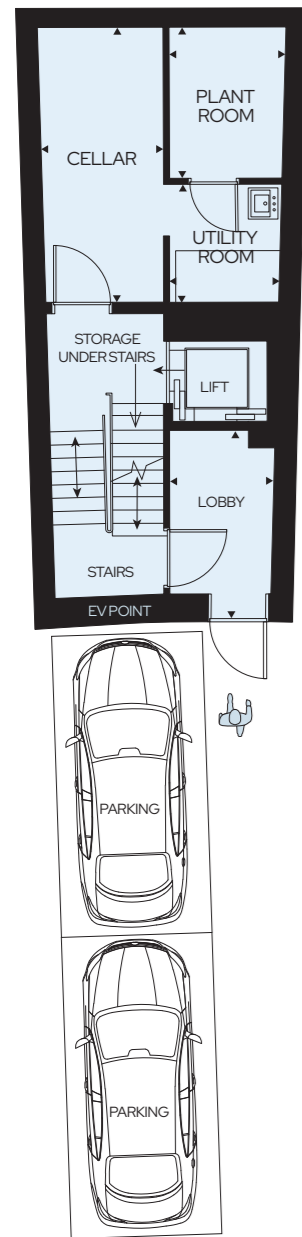

BEACH HOUSE 23

4 BEDROOMS | 2,362 Sq ft

SHORELINE

FOLKESTONE

POSTAL ADDRESS	PLOT NUMBER	INTERNAL	EXTERNAL	TOTAL AREAS	INTERIOR FINISHES
No.3 Shoreline	TH01	219.1sqm 2,359 sq ft	96.9sqm 1,044 sq ft	316.0sqm 3,401 sq ft	Palette 2 (Page 29)
No.23 Shoreline	TH20	219.4sqm 2,362 sq ft	89.8sqm 967sq ft	309.0sqm 3,326 sq ft	Palette 3 (Page 29)

BEACH LEVEL

PARKING LEVEL

PODIUM LEVEL

PARKING LEVEL			
Plant Room	2.50m x 1.93m	8'2" x 6'3"	
Utility Room	1.95m x 1.80m	6'4" x 5'9"	
Cellar	4.55m x 1.95m	14'11" x 6'4"	
Lobby	2.71m x 1.67m	8' 11" x 5' 6"	

BEACH LEVEL			
Beach Room/ Bedroom 4	3.46m x 2.64m	11'4" x 8'7"	
Bedroom 1	5.45m x 3.26m	17'10" x 10'8"	
Bedroom 1 En-suite	2.80m x 1.63m	9'2" x 5'4"	
WC	2.10m x 1.08m	6'10" x 3'6"	
Lobby	4.80m x 1.17m	15' 9" x 3' 10"	

LEVEL 1

GARDEN VIEW

TOWNHOUSE LOCATOR

GARDEN VIEW

LEVEL 1			
Bedroom 2	5.43m x 3.26m	17'9" x 10'8"	
Bedroom 2 En-suite	2.80m x 1.61m	9'2" x 5'3"	

LEVEL 2			
Living/Dining Room	8.07m x 5.27m	26'5" x 17'3"	
Bedroom 3	5.43m x 3.26m	17'9" x 10'8"	
Shower Room	2.80m x 1.60m	9'2" x 5'2"	