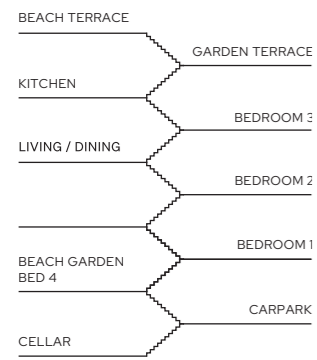

BEACH HOUSE 23

4 BEDROOMS | 2,362 Sq ft

SHORELINE

FOLKESTONE

POSTAL ADDRESS	PLOT NUMBER	INTERNAL	EXTERNAL	TOTAL AREAS	INTERIOR FINISHES
No.3 Shoreline	TH01	219.1sqm 2,359 sq ft	96.9sqm 1,044 sq ft	316.0sqm 3,401 sq ft	Palette 2 (Page 29)
No.23 Shoreline	TH20	219.4sqm 2,362 sq ft	89.8sqm 967sq ft	309.0sqm 3,326 sq ft	Palette 3 (Page 29)

BEACH LEVEL

PARKING LEVEL

PODIUM LEVEL

PARKING LEVEL			
Plant Room	2.50m x 1.93m	8'2" x 6'3"	
Utility Room	1.95m x 1.80m	6'4" x 5'9"	
Cellar	4.55m x 1.95m	14'11" x 6'4"	
Lobby	2.71m x 1.67m	8' 11" x 5' 6"	

BEACH LEVEL			
Beach Room/ Bedroom 4	3.46m x 2.64m	11'4" x 8'7"	
Bedroom 1	5.45m x 3.26m	17'10" x 10'8"	
Bedroom 1 En-suite	2.80m x 1.63m	9'2" x 5'4"	
WC	2.10m x 1.08m	6'10" x 3'6"	
Lobby	4.80m x 1.17m	15' 9" x 3' 10"	

LEVEL 1

GARDEN VIEW

TOWNHOUSE LOCATOR

GARDEN VIEW

LEVEL 1			
Bedroom 2	5.43m x 3.26m	17'9" x 10'8"	
Bedroom 2 En-suite	2.80m x 1.61m	9'2" x 5'3"	

LEVEL 2			
Living/Dining Room	8.07m x 5.27m	26'5" x 17'3"	
Bedroom 3	5.43m x 3.26m	17'9" x 10'8"	
Shower Room	2.80m x 1.60m	9'2" x 5'2"	