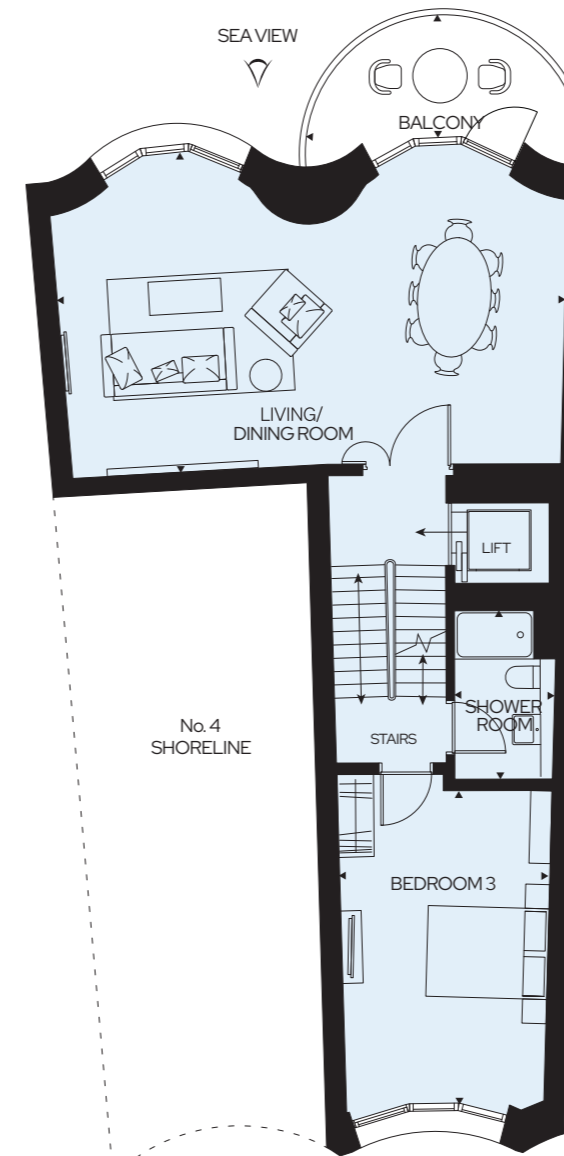

BEACH HOUSE 23

4 BEDROOMS | 2,362 Sq ft

SHORELINE

FOLKESTONE

POSTAL ADDRESS	PLOT NUMBER	INTERNAL	EXTERNAL	TOTAL AREAS	INTERIOR FINISHES
No.3 Shoreline	TH01	219.1sqm 2,359 sq ft	96.9sqm 1,044 sq ft	316.0sqm 3,401 sq ft	Palette 2 (Page 29)
No.23 Shoreline	TH20	219.4sqm 2,362 sq ft	89.8sqm 967sq ft	309.0sqm 3,326 sq ft	Palette 3 (Page 29)

BEACH LEVEL

PARKING LEVEL

PODIUM LEVEL

PARKING LEVEL			
Plant Room	2.50m x 1.93m	8'2" x 6'3"	
Utility Room	1.95m x 1.80m	6'4" x 5'9"	
Cellar	4.55m x 1.95m	14'11" x 6'4"	
Lobby	2.71m x 1.67m	8' 11" x 5' 6"	

BEACH LEVEL			
Beach Room/ Bedroom 4	3.46m x 2.64m	11'4" x 8'7"	
Bedroom 1	5.45m x 3.26m	17'10" x 10'8"	
Bedroom 1 En-suite	2.80m x 1.63m	9'2" x 5'4"	
WC	2.10m x 1.08m	6'10" x 3'6"	
Lobby	4.80m x 1.17m	15' 9" x 3' 10"	

LEVEL 1

GARDEN VIEW

TOWNHOUSE LOCATOR

GARDEN VIEW

LEVEL 1			
Bedroom 2	5.43m x 3.26m	17'9" x 10'8"	
Bedroom 2 En-suite	2.80m x 1.61m	9'2" x 5'3"	

LEVEL 2			
Living/Dining Room	8.07m x 5.27m	26'5" x 17'3"	
Bedroom 3	5.43m x 3.26m	17'9" x 10'8"	
Shower Room	2.80m x 1.60m	9'2" x 5'2"	